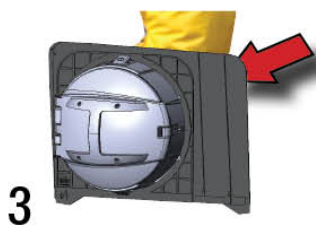

How to Hookup to IdleAir