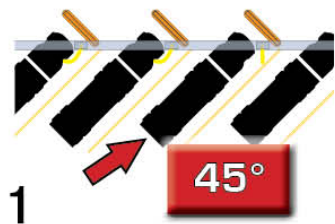

How to Hookup to IdleAir