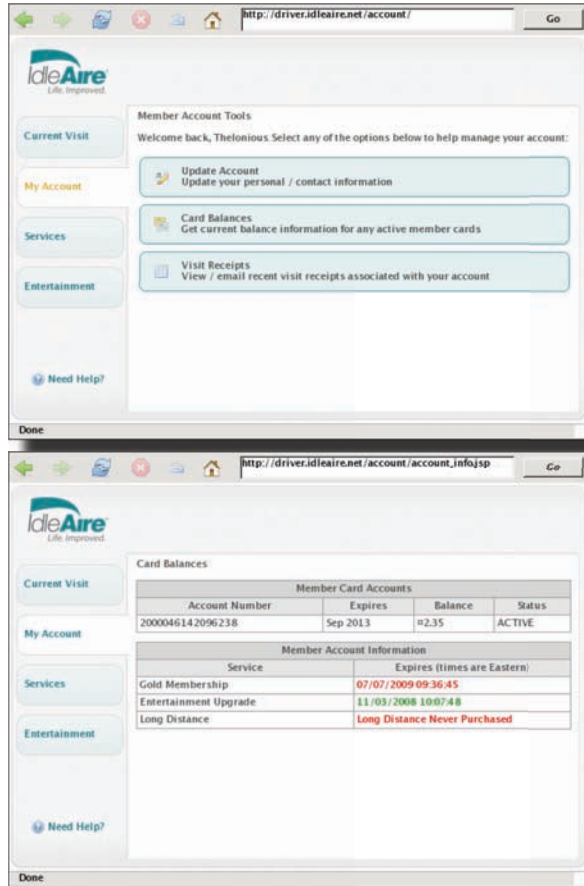

Touch-Screen Internet access

Benefits

- ▶ Easy-to-use
- ▶ No computer required
- ▶ Communicate with e-mail
- ▶ Look up & secure loads
- ▶ Check weather & road conditions
- ▶ Use the on-screen keyboard or plug in a USB keyboard

Basic Service

Account Management

Benefits

- ▶ “Current Visit” section shows:
 - Member’s name, location and parking space
 - Start time of current visit
 - Current receipt number
 - Local weather (current & forecasted)
 - Google search engine box
 - IdleAire’s current specials / promotions
- ▶ “My Account” section shows:
 - Member Card account balance
 - View, e-mail & print receipts
- ▶ “Services” section shows:
 - Any upgrades purchased and their expiration dates
 - Allows purchase of Entertainment Upgrade