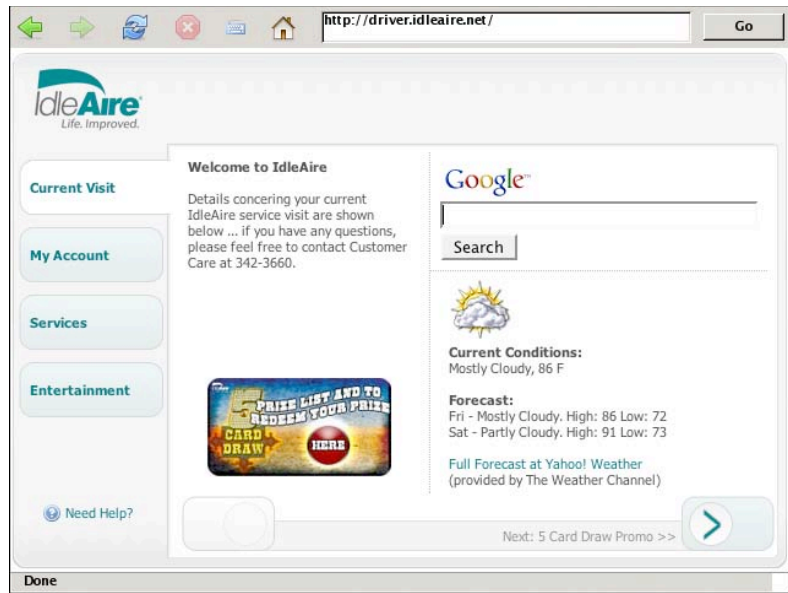

Basic Service

Touch-Screen Internet access

Benefits

- Easy-to-use
- No computer required
- Communicate with e-mail
- Look up & secure loads
- Check weather & road conditions
- Use the on-screen keyboard or plug in a USB keyboard